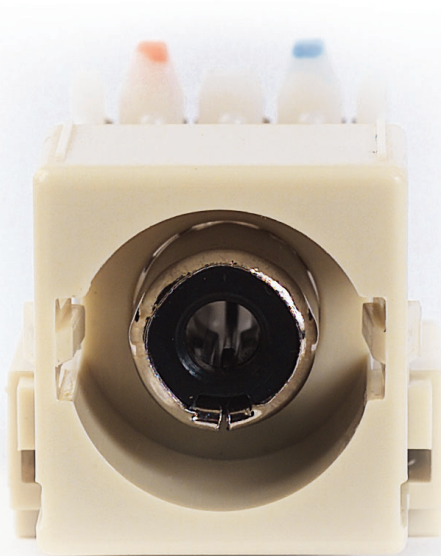

SYSTIMAX®

SOLUTIONS

SYSTIMAX® RCA Outlets

SYSTIMAX® Video Applications

SYSTIMAX RCA outlets use a 110 IDC (Insulation Displacement Contact) block to directly terminate the 4-pair building wiring. RCA outlets are used for connecting audio and video appliances to 24-AWG (UTP) SYSTIMAX wiring. Each RCA outlet will connect to one pair of a UTP cable. The RCA modular outlets are offered with Red, White, Black or Yellow inserts. While the housings are offered in Electrical White, Electrical Ivory, Electrical Gray, or Black.

M81-RCA -110 Punch Down Coupler

The adapters are compatible with SYSTIMAX M-Series modular faceplates, surface mount boxes, modular furniture faceplates and multimedia panels. The M81RCA-B Coupler Kit comes packaged with four M81 type mounting adapters with 3/8 inch circular openings and a female to female RCA coupler.

This is mounted on the M81 adapter via a locking washer and nut. The assembly mates two male RCA cable connectors. Once assembled, the adapter module can be mounted in any of the M-Series faceplates, consolidation point or surface mount boxes, M1000 Multimax panels, frames, or mounting collars.

Features

- Provides the cost effective solution for Video
- Quick and easy installation
- Flexibility for Zone Wiring Applications
- SYSTIMAX Certified

RCA Performance Across 200ft (60m) UTP

Impedance:	RCA Female Connector: 75 Ohms
UTP 110 terminal block:	100 Ohms
Signal strength:	1 Vp-p (with 75 Ohms Termination)
Wire Type Standard UTP:	CAT 5, 5e, or 6 #24 AWG 4 pair
Insulation resistance:	Minimum of 50 Mega-Ohms